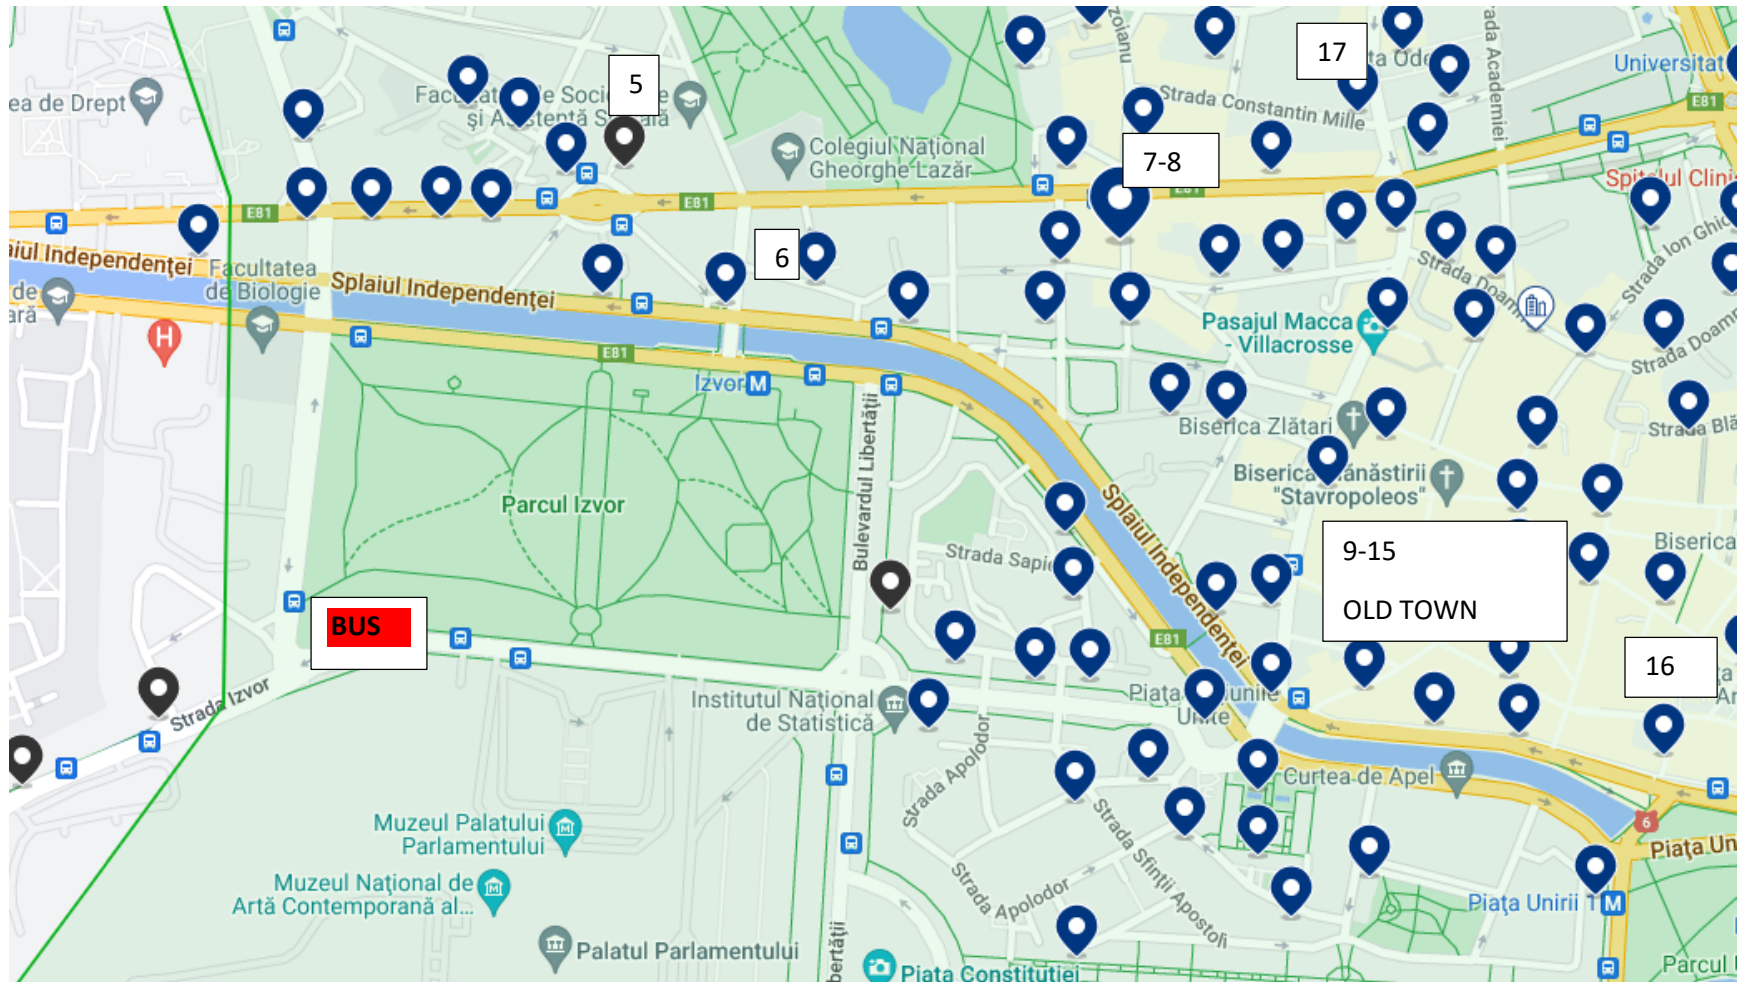

Accomodation in Bucharest WP2 COST-OPERA workshop 12-15 September 2023

Nr. crt.	Hotel	Address	Web -page
1.	Hotel Parliament 4*	106, Izvor Street, Bucharest, 050564, Romania	https://www.parliament-hotel.ro/
2.	Continental Forum Bucuresti Palatul Parlamentului 4*	Str. Izvor 82-84, cod 050564, București, România	https://continental-forum-bucuresti.continentalhotels.ro/
3.	Parliament Square 3*	Lantului, 3A, Sector 5, București	https://vila-parliament-square-bucharest.booked.net/
4.	JN Boutique House 4*	Strada Puișor 40, Sector 5, București	https://jnboutiquehotel.com/
5.	Hotel Venezia by Zeus International 4*	Hotel Venezia by Zeus International 2 Pompiliu Eliade St.,Sector 1 Bucharest, Romania	https://www.hotelvenezia.ro/
6.	Hotel Volo 3*	Schitu Magureanu Nr. 6 , Sector 5 050026 București, România	https://www.bucuresti-hotel.com/hotels/volo_hotel.php
7.	Central Hotel, Trademark Collection by Wyndham 4*	Brezoianu 13 Street, Bucharest, 50022	https://www.wyndhamhotels.com/trademark/bucharest-romania/central-hotel-trademark-collection-by-wyndham/overview
8.	Hotel Cismigiu 4*	38 Regina Elisabeta Boulevard,, Sector 5, București	https://www.hotelcismigiu.ro/
9.	Filitti Boutique Hotel 4*	Str. I. C. Filitti 4	https://filittihotel.ro/?gclid=EAIaIQobChMIteq-8c7J_gIVnAqiAx2Ofg3oEAAYASAAEgKj4fD_BwE

Locations of the hotels, numbered according to the Table above, compared to the place where the BUS (marked in RED) will wait for you.

All the hotels are in woking distance to the place wher the BUS will wwait for you, time between 5 and 25 minutes (for hotels 16 and 17 in the table)